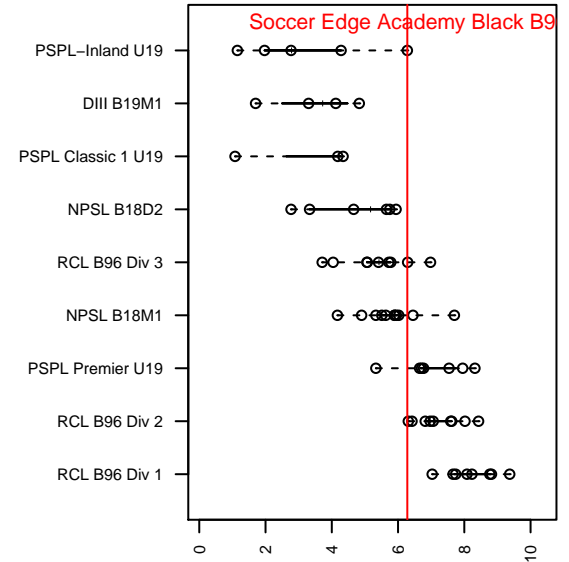

Soccer Edge Academy Black B96

SoccerEdge Academy FC
 Spokane, WA
 B96 total strength=1734
 attack=23.81 defense=27.26
 fall league = PSPL–Inland U19
 notes= Dezellem 2014

alt names used:
 SOCCER EDGE B96 BLACK–DEZELLEM (WA

Venues played:
 2014 Les Schwab NW Cup HS Championship I
 2014 PSPL–Inland U19
 2014 WA Cup U18/19 Gold/Silver U19

Soccer Edge Academy Black B96
 Dots are actual minus expected GF (blue circles) and GA (red triangles).
 Blue line is smoothed change in attack strength. Red is smoothed change in defense strength.

**attack and defense variance (black dot)
relative to other teams
and top 10 in region**

**attack and defense rating
relative to others at age
and all opponents in last 13 months**

Performance relative to 13 month average